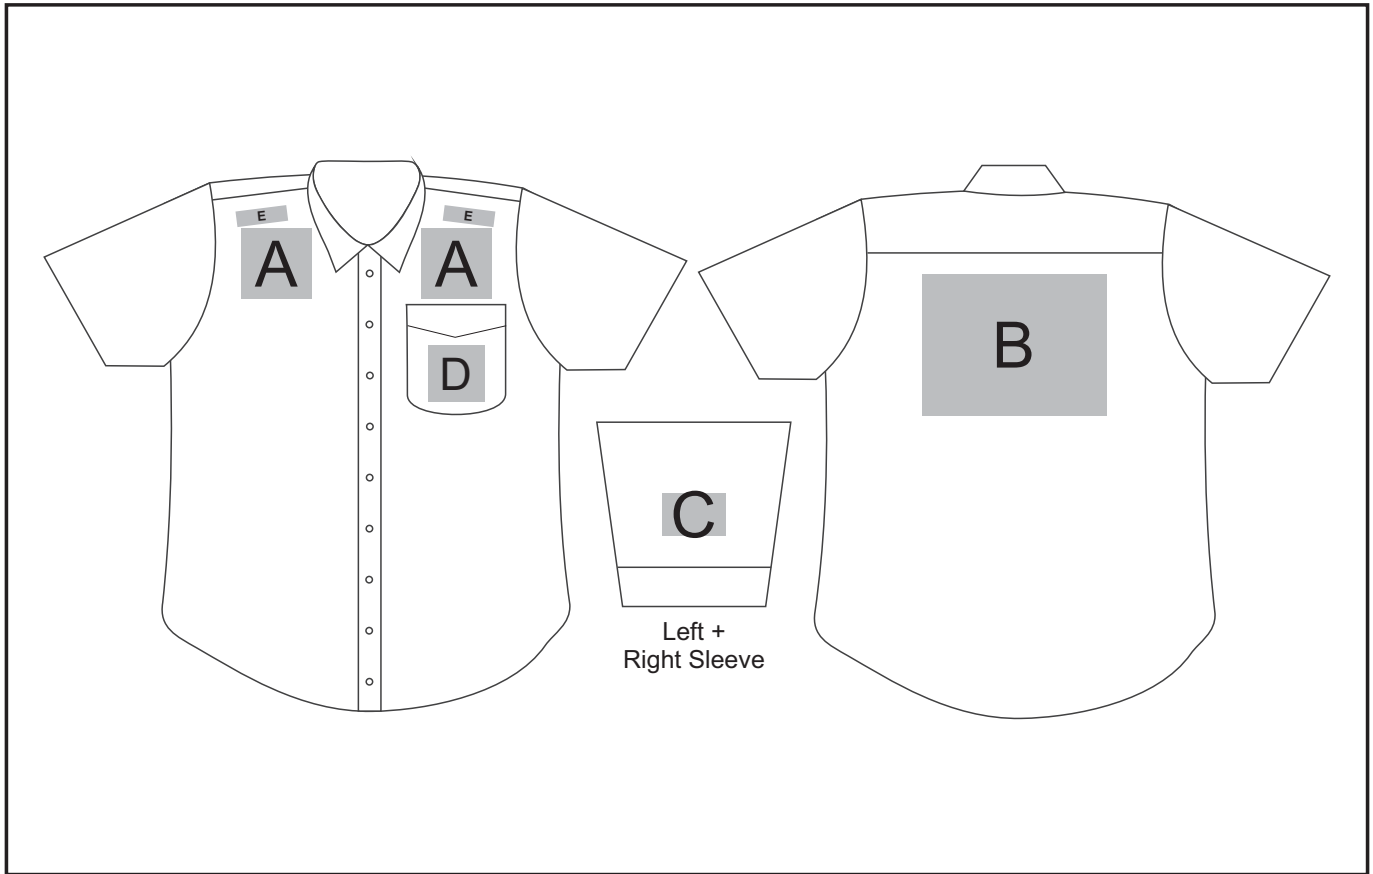

BIZ-3629

Metro Short Sleeve Shirt Mens

Need to know:

- Includes 1-Position Embroidery OR 1 Position Digital Transfer (setup fee applies)
- Cannot guarantee a 100% straight branding on any clothing item with check or stripe detail
- EMB/DTC inclusive Parameters: Left/Right Chest=100mm x 100mm OR Back = 8000mm²
- Please note Pos E will be branded +/- 20mm from the top seam

Branding Options:

Position A

1. Embroidery (EMB) - 9 colours
Size: 100mm diameter
2. Digital Transfer Clothing (DTC) - Full colour
Size: 100mm wide x 100mm high

Position C

1. Embroidery (EMB) - 9 colours
Size: 80mm diameter
2. Digital Transfer Clothing (DTC) - Full colour
Size: 80mm wide x 80mm high

Position B

1. Embroidery (EMB) - 9 colours
Size: 200mm wide x 200mm high
2. Digital Transfer Clothing (DTC) - Full colour
Size: 210mm wide x 148mm high

Position D

1. Digital Transfer Clothing (DTC) - Full colour
Size: 80mm wide x 80mm high

Position E

1. Digital Transfer Clothing (DTC) - Full Colour
Size: 70mm wide x 20mm high